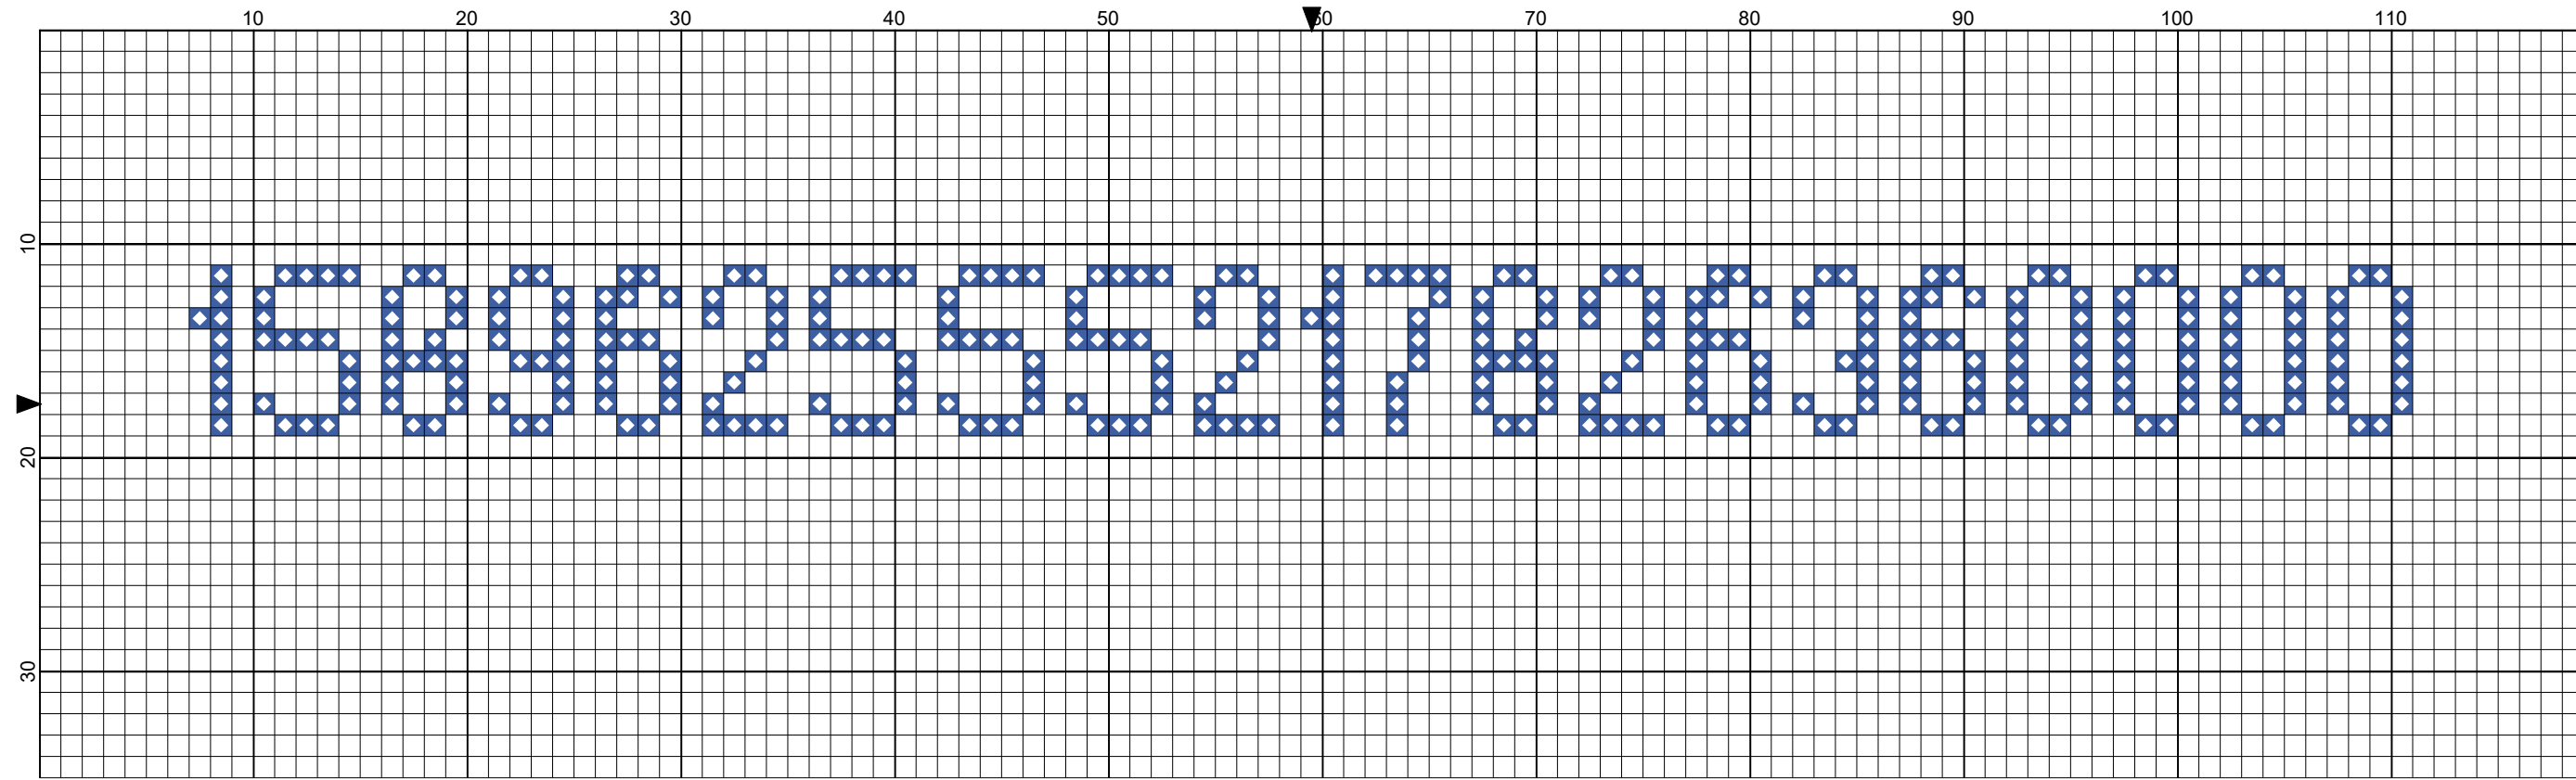

Enigma Machine Combo by Suzza

Legend:
◊ ■ DMC-798

© 2020 by Susan Silver